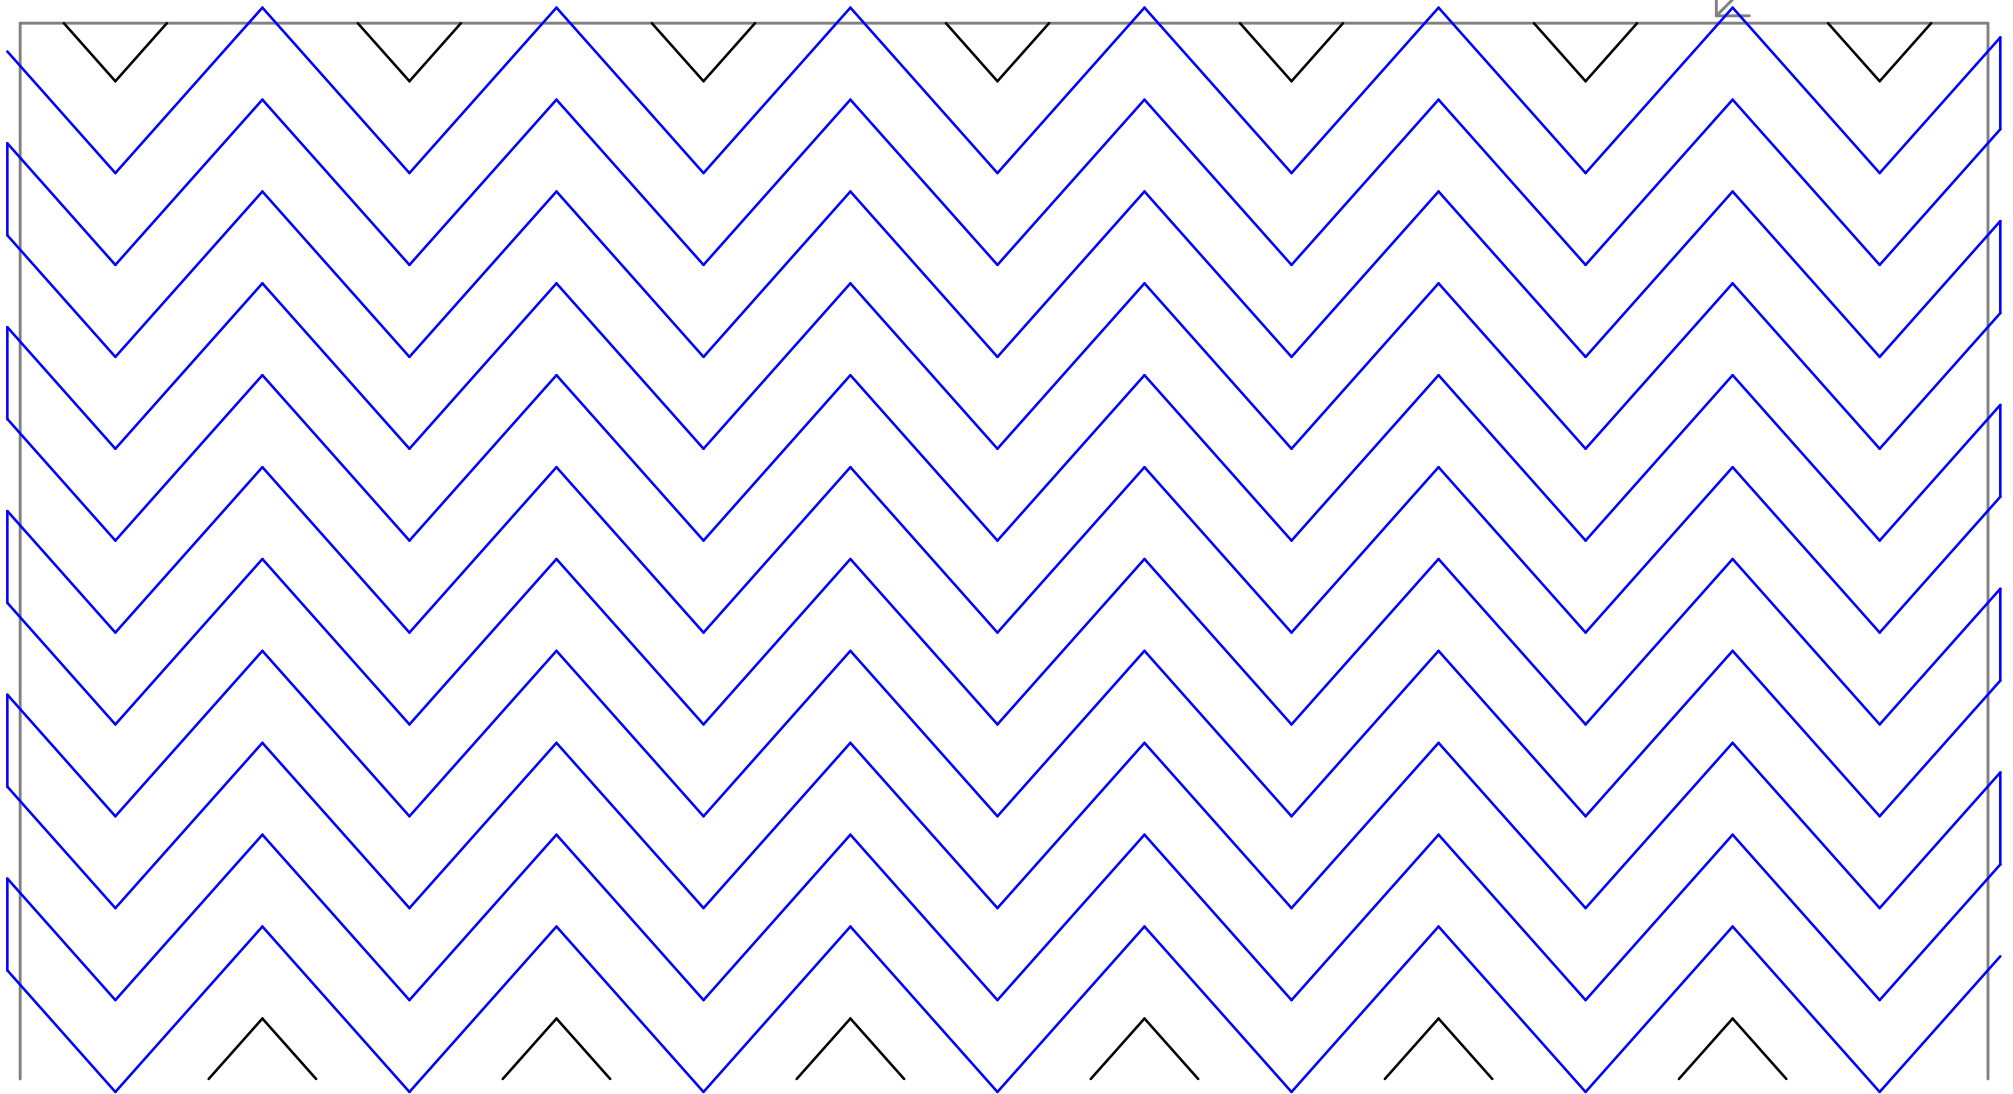

**Light
Quilting
Designs**

Ripples Edge-to-Edge

Quilt top
↙

Pattern size can be adjusted up or
down to span a different size quilt top.

98 inches

Or you can use "inside fill" for different quilt sizes.

Medium

Quilting

Designs

Chevron Edge-to-Edge

Quilt top

Pattern size can be adjusted up or down to span a different size quilt top.

98 inches

Or you can use "inside fill" for different quilt sizes.

Heavy Quilting Designs