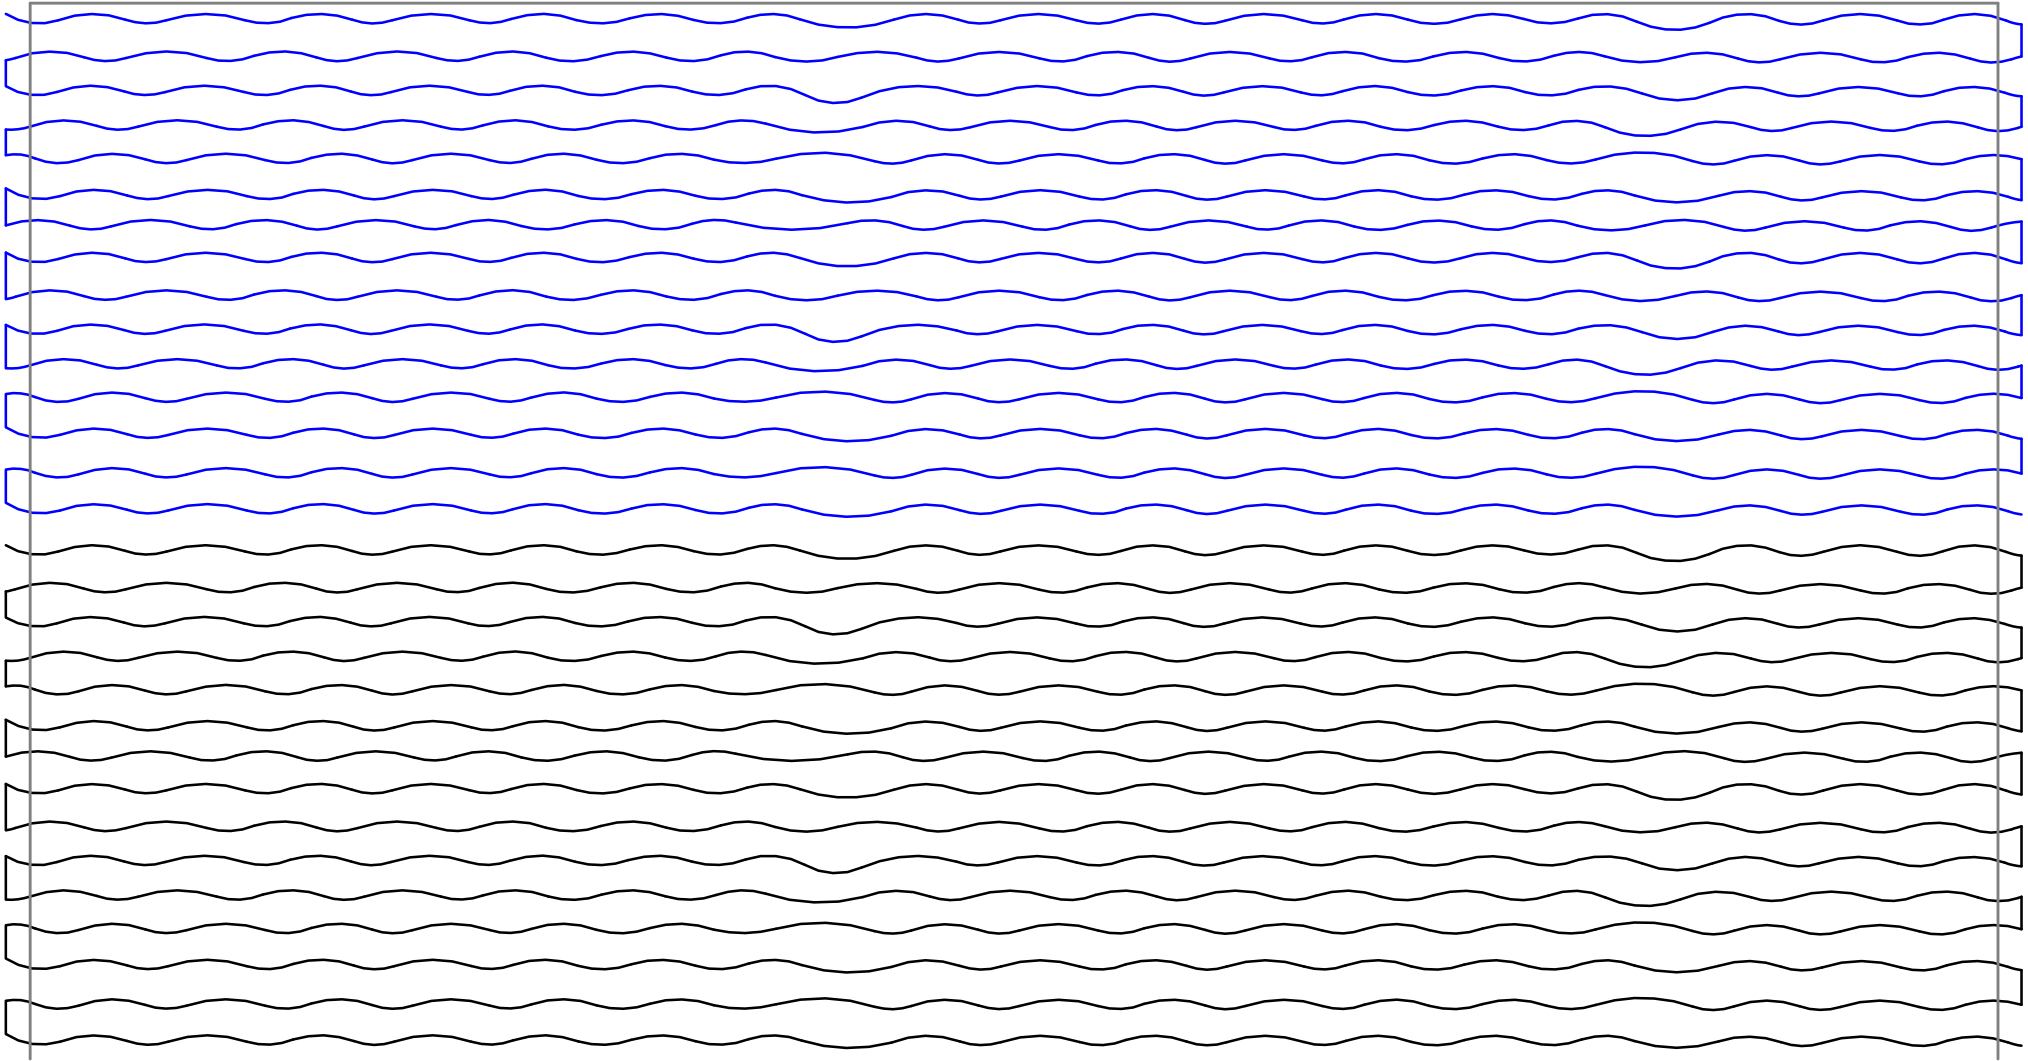

**Light
Quilting
Designs**

Ripples Edge-to-Edge

Quilt top
↙

Pattern size can be adjusted up or
down to span a different size quilt top.

98 inches

Or you can use "inside fill" for different quilt sizes.

Medium

Quilting

Designs

Chevron Edge-to-Edge

Quilt top

Pattern size can be adjusted up or down to span a different size quilt top.

98 inches

Or you can use "inside fill" for different quilt sizes.

Heavy Quilting Designs